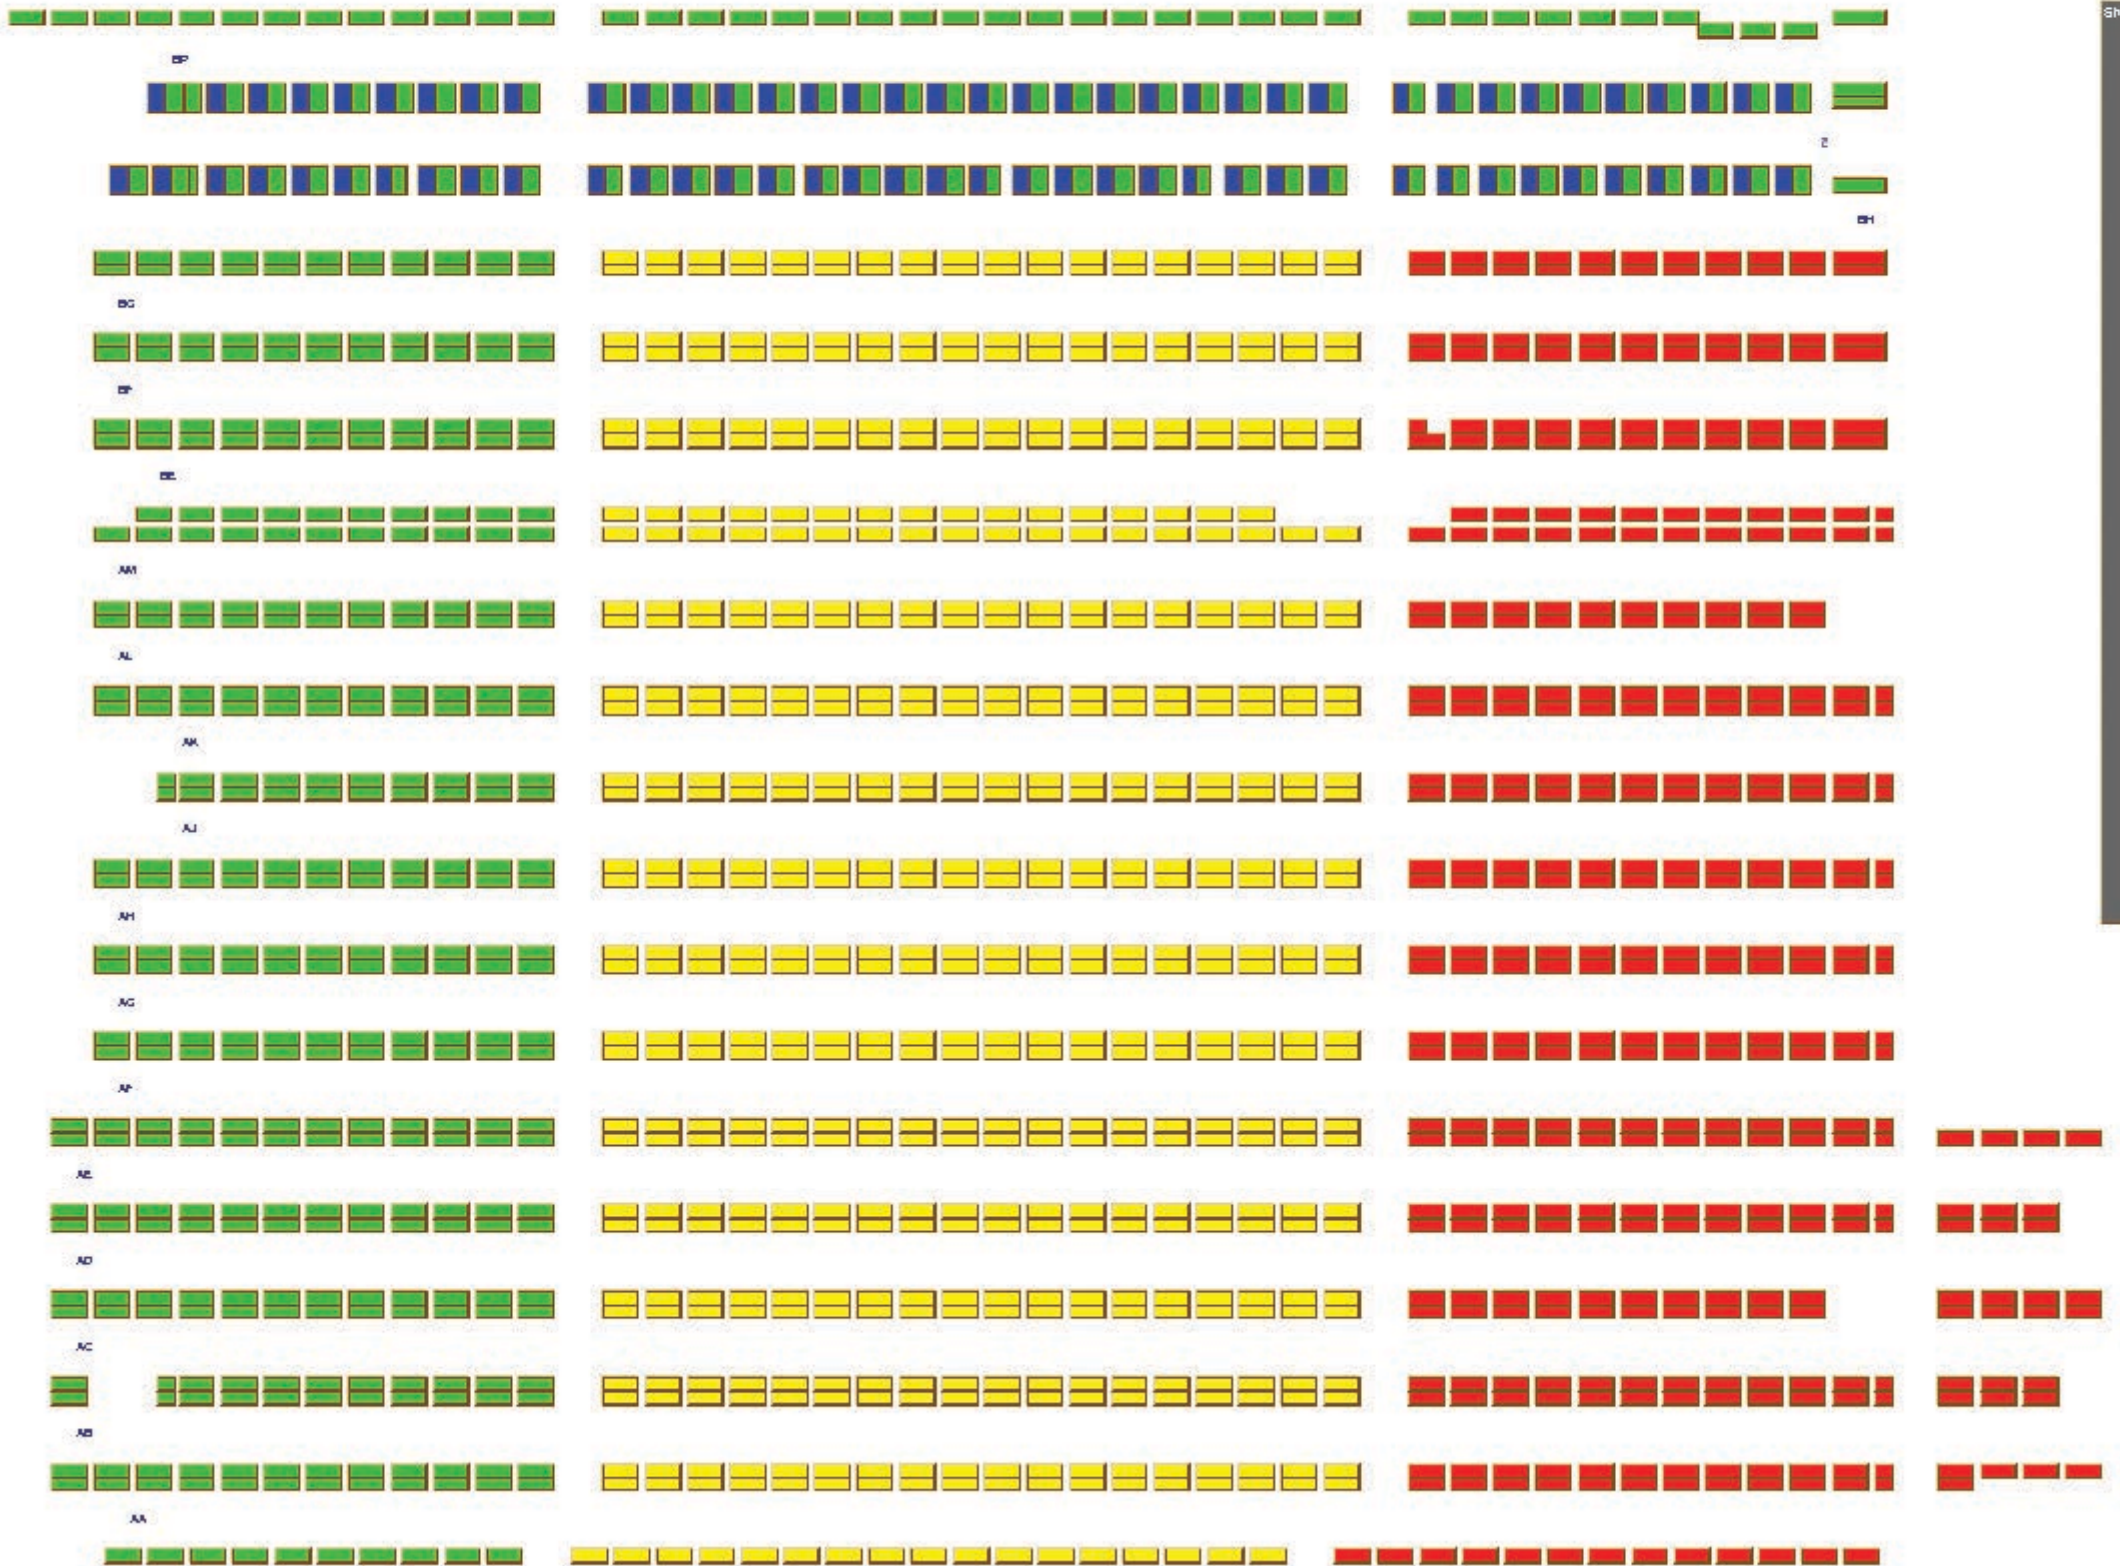

Visualizing the moves

The following visualization was created by slotting software. This is a simple ABCD zoning concept that slots fast movers closest to the shipping dock on the left. A color coded schematic makes the reslot clear even with more complex zoning.

Shipping ...